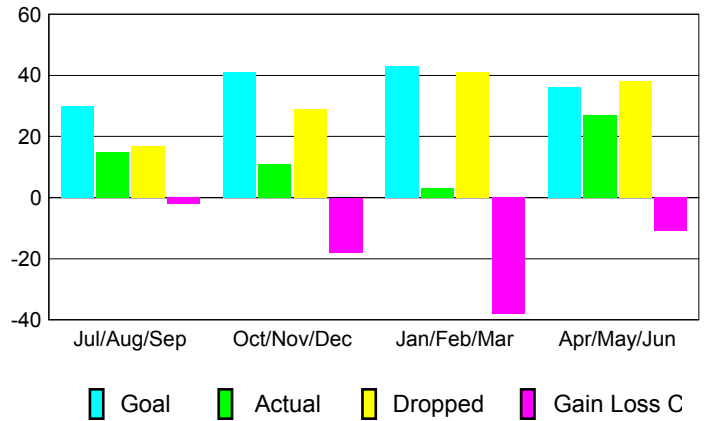

GMT: **Pedro Marrello**

Location: **BOLIVIA**

GMT CA: **3**

**CLUBS**

Month	New Club Goal	Actual New Clubs	Actual Dropped Clubs	Gain/Loss of Clubs
<b>2012-2013</b>				
Jul/Aug/Sep	1	0	0	0
Oct/Nov/Dec	1	0	0	0
Jan/Feb/Mar	1	0	1	-1
Apr/May/June	1	0	0	0
<b>Totals</b>	<b>4</b>	<b>0</b>	<b>1</b>	<b>-1</b>

**Club Results 2012-2013**  
Goal, New, Dropped, Gain/Loss

**YTD Status Quo Clubs 2012-2013**

Status Quo Clubs Compared to Status Quo Members

**Club Gain/Loss 2012-2013**

**MEMBERSHIP**

Month	Net Memb Goal	Actual New Memb	Actual Dropped Memb	Gain/Loss of Memb
<b>2012-2013</b>				
Jul/Aug/Sep	30	15	17	-2
Oct/Nov/Dec	41	11	29	-18
Jan/Feb/Mar	43	3	41	-38
Apr/May/June	36	27	38	-11
<b>Totals</b>	<b>150</b>	<b>56</b>	<b>125</b>	<b>-69</b>

**Membership Results 2012-2013**  
Goal, New, Dropped, Gain/Loss

**Gender Comparison 2012-2013**

**Membership Gain/Loss 2012-2013**