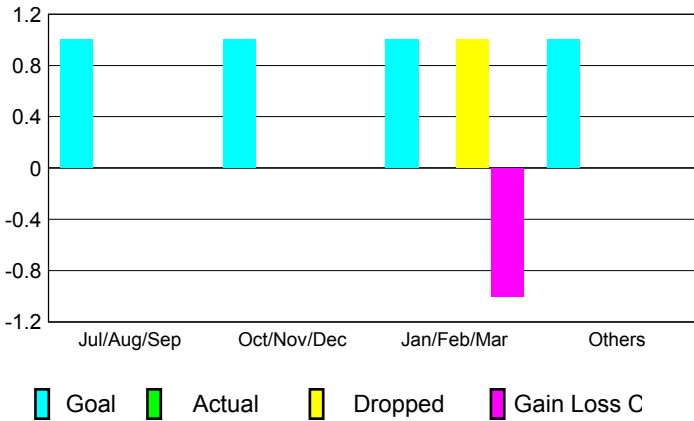

GMT: **Pedro Marrello**

Location: **BOLIVIA**

GMT CA: **3**

**CLUBS**

Month	New Club Goal	Actual New Clubs	Actual Dropped Clubs	Gain/Loss of Clubs
<b>2012-2013</b>				
Jul/Aug/Sep	1	0	0	0
Oct/Nov/Dec	1	0	0	0
Jan/Feb/Mar	1	0	1	-1
Apr/May/June	1	0	0	0
<b>Totals</b>	<b>4</b>	<b>0</b>	<b>1</b>	<b>-1</b>

**Club Results 2012-2013**  
Goal, New, Dropped, Gain/Loss

**YTD Status Quo Clubs 2012-2013**

Status Quo Clubs Compared to Status Quo Members

**Club Gain/Loss 2012-2013**

**MEMBERSHIP**

Month	Net Memb Goal	Actual New Memb	Actual Dropped Memb	Gain/Loss of Memb
<b>2012-2013</b>				
Jul/Aug/Sep	30	15	17	-2
Oct/Nov/Dec	41	11	29	-18
Jan/Feb/Mar	43	3	41	-38
Apr/May/June	36	27	38	-11
<b>Totals</b>	<b>150</b>	<b>56</b>	<b>125</b>	<b>-69</b>